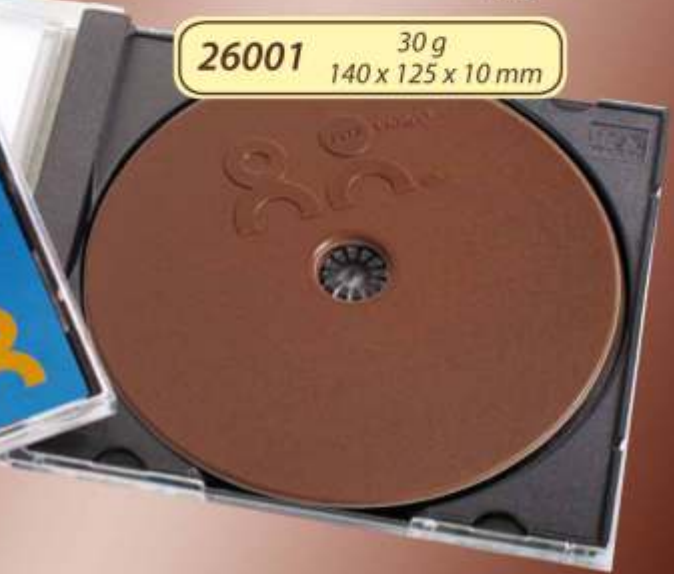

extra dark

extra dark

white

vanilla

caramel

honey

single origin

fair trade

min. shelf life

milk

dark

paper

box

embossing transparent folio

26001 30 g
140 x 125 x 10 mm